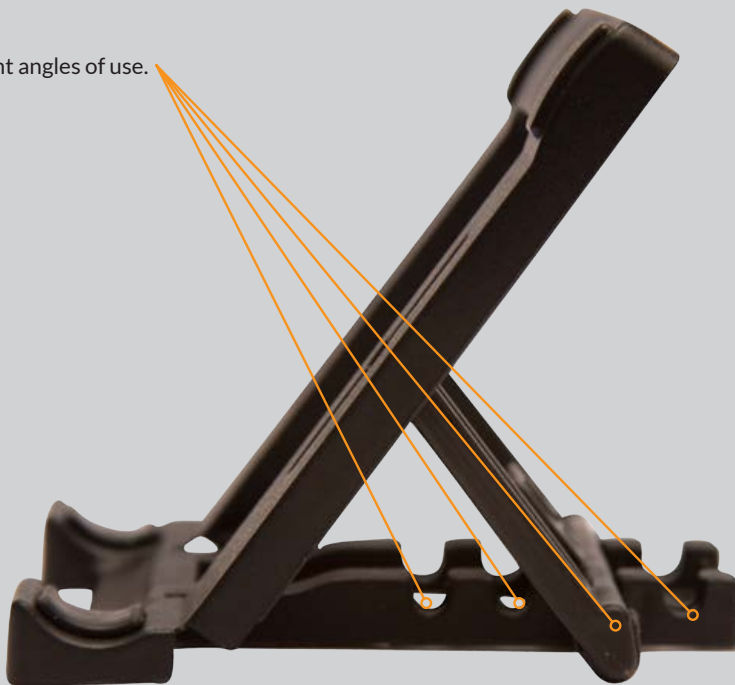

# ACS315M Features

0.3125"

Fully collapses when not in use for minimal storage.

BLACK OUTSIDE. YELLOW INSIDE.  
**TOUGH ALL OVER!**™

# ACS315M Features

4 different angles of use.

BLACK OUTSIDE. YELLOW INSIDE.  
**TOUGH ALL OVER!**™

# ACS315M Features

Displaying closest and farthest positions.

BLACK OUTSIDE. YELLOW INSIDE.  
**TOUGH ALL OVER!**™

# ACS315M Features

Use your phone portrait or landscape.

BLACK OUTSIDE. YELLOW INSIDE.  
**TOUGH ALL OVER!**™