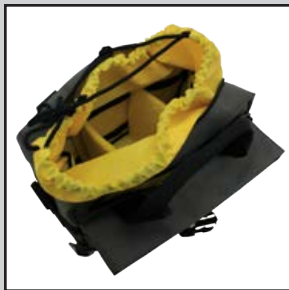

Removable
Shoulder Strap.

BLACK OUTSIDE. YELLOW INSIDE.
TOUGH ALL OVER!™

AC450 External Features

Triangle Ring To Attach/
Remove Shoulder Strap.

Roll-Top Pocket Holds
Your Smaller Tablets.

Front Pockets to store
your phone, business cards
and other small items.

Attached
Decorative
Compass.

BLACK OUTSIDE. YELLOW INSIDE.
TOUGH ALL OVER!™

AC450 External Features

Addition Exterior Zippered Pocket To Help Keep You Organized.

Double Zipper Top Access To Main Compartment.

BLACK OUTSIDE. YELLOW INSIDE.
TOUGH ALL OVER!™

AC450 External Features

Back Exterior Pocket
Holds Thin Items.

BLACK OUTSIDE. YELLOW INSIDE.
TOUGH ALL OVER!™

AC450 Internal Features

Adjustable padded insert for reconfiguring to suit your needs. Uses Velcro on the ends and the lined Soft Velcro on the interior walls.

Hi-Vis™ yellow interior for finding items easily. Made of soft HD Polyester.

BLACK OUTSIDE. YELLOW INSIDE.
TOUGH ALL OVER!™